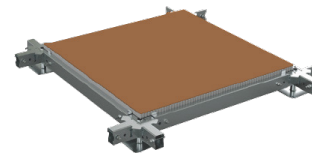

CREATIVE STRUCTURES

Lounger M 17 m² | 2 ks

Crossover M 38 m² | 3 ks
Crossover L 68 m² | 2 ks

Hexadome M 100 m² | 1 ks
Hexadome L 175 m² | 1 ks

Podlahy pro stany:
Crossover M a L | 2+2 ks
Hexadome M a L | 1+1 ks