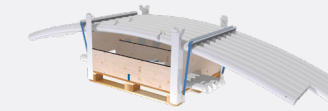

Transport packaging