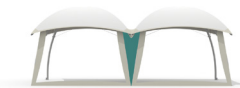

Connector Sidewall

Connect sidewall Lounger M with sidewall Lounger M

	Lounger M connector Airtex white® (Not Fire retardant)	€ 200,00
	Airtex white® (B1-M2 Fire retardant)	€ 220,00
	Stam 6002® * (B1-M2 Fire retardant)	€ 280,00

Cover Printed completely**

	Airtex white® (B1-M2 Fire retardant)	€ 2.850,00

Cover Painted logo***

	Painted on a standard cover. Per logo and per colour	Additional cost: € 260,00

Frame Treatments

	Coating In any RAL colour	Additional cost: € 950,00

	Anodising	Additional cost: € 400,00

Sidewalls Printed (inside or outside)

	Sidewall Airtex white® (B1-M2 Fire retardant)	€ 1.320,00

	Sidewall with window Airtex white® (B1-M2 Fire retardant)	€ 1.310,00

Sidewall Printed two sides (inside and outside)

	Sidewall Airtex blackout® (B1-M2 Fire retardant)	€ 1.790,00

Gutters Printed

	Lounger M gutter (roof) Airtex white® (B1-M2 Fire retardant)	€ 540,00

	Lounger M connector (sidewall) Airtex white® (B1-M2 Fire retardant)	€ 450,00

* The shown prices are for the standard Stam 6002® colors: Vanilla, White, Taupe and Anthracite. Other colors are subjected longer delivery times and an additional charge of 15%.

View the [Stam 6002® Fabric color chart](#)

** The cover will be completely printed in full colour
*** Logo maximum painted or printed format per side W ±220 cm x H ±100 cm

Prices are in Euro and excluding VAT Delivery – Ex Works Breda The Netherlands
Payment conditions 50% by order and 50% before collection