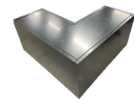

SET | Ballast box

€ 770,00

* The shown prices are for the standard Stam 6002® colors: Vanilla, White, Taupe and Anthracite. Other colors are subjected longer delivery times and an additional charge of 15%.

[View the Stam 6002® Fabric color chart](#)

** The cover will be completely printed in full colour
*** Logo maximum painted or printed format per side W ±220 cm x H ±100 cm
Prices are in Euro and excluding VAT Delivery – Ex Works Breda The Netherlands
Payment conditions 50% by order and 50% before collection

Creative Structures B.V. Register of Companies 86665146

Retention of Title: The goods remain property of Creative Structures until complete payment of the purchase price.
All specific product conditions and amounts stated in this price list are subject to change, and no liability is accepted for printing and typographical errors.

[View the most current version of the Price Lists here](#)