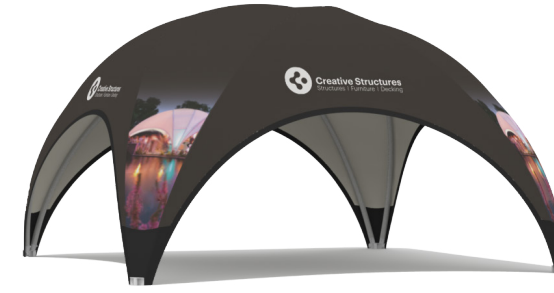

CROSSOVER M

38 M²

STANDARD

Installation Structure and cover

2 0:45 h

Dimensions

Length 622 cm	Width 622 cm	Height 375 cm	Height opening 215 cm

CUSTOMISED