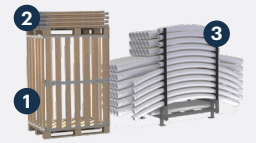

Transport packaging

Total weight (excl. cover)

1.625 kg

1 | Box 1

Dimensions (LxWxH)

120x100x185cm

Dimensions incl. Box 2 on top

(LxWxH)

120x100x225cm

2 | Box 2
Included (not assembled)
on top of Box 1

Dimensions (LxWxH)

120x100x40 cm

3 | Metal frame

Dimensions (LxWxH)

280x100x180 cm