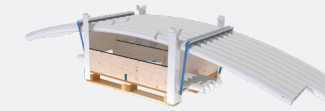

Transport packaging

Total weight (excl. cover)
190 kg

Dimensions (LxWxH)
380x104x76 cm