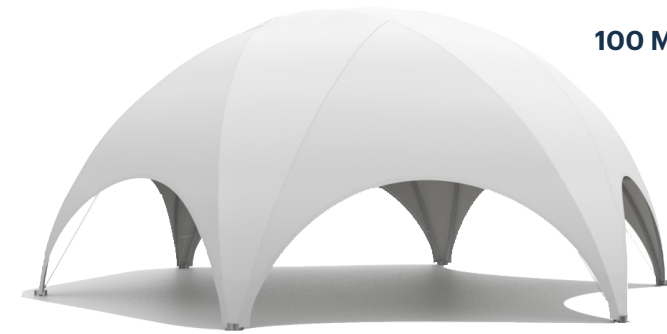

HEXADOME M

100 M²

STANDARD

Installation Structure and cover

3 2:00 h

Dimensions

Length 1.080 cm	Width 1.243 cm	Height 535 cm	Length opening 622 cm	Height opening 215 cm

CUSTOMISED