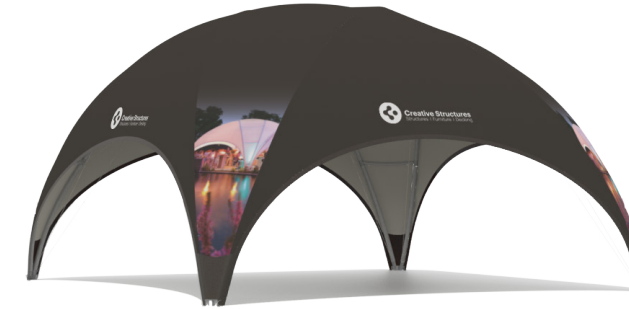

CROSSOVER L

68 M²

STANDARD

Installation Structure and cover

2 people 1:15 h

Dimensions

Length 829 cm	Width 829 cm	Height 495 cm	Height opening 250 cm

CUSTOMISED