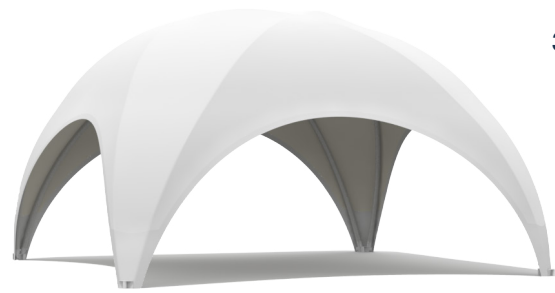

CROSSOVER M

38 M²

STANDARD

Installation Structure and cover

2 0:45 h

Dimensions

Length 622 cm	Width 622 cm	Height 375 cm	Height opening 215 cm