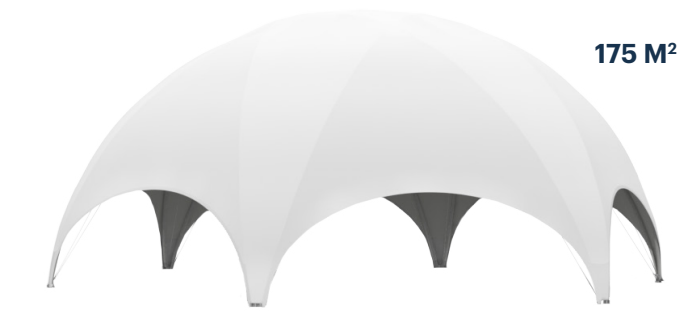

HEXADOME L

175 M²

STANDARD

Installation Structure and cover

4 2:30 h

Dimensions

Length 1.436 cm	Width 1.658 cm	Height 715 cm	Length opening 829 cm	Height opening 250 cm